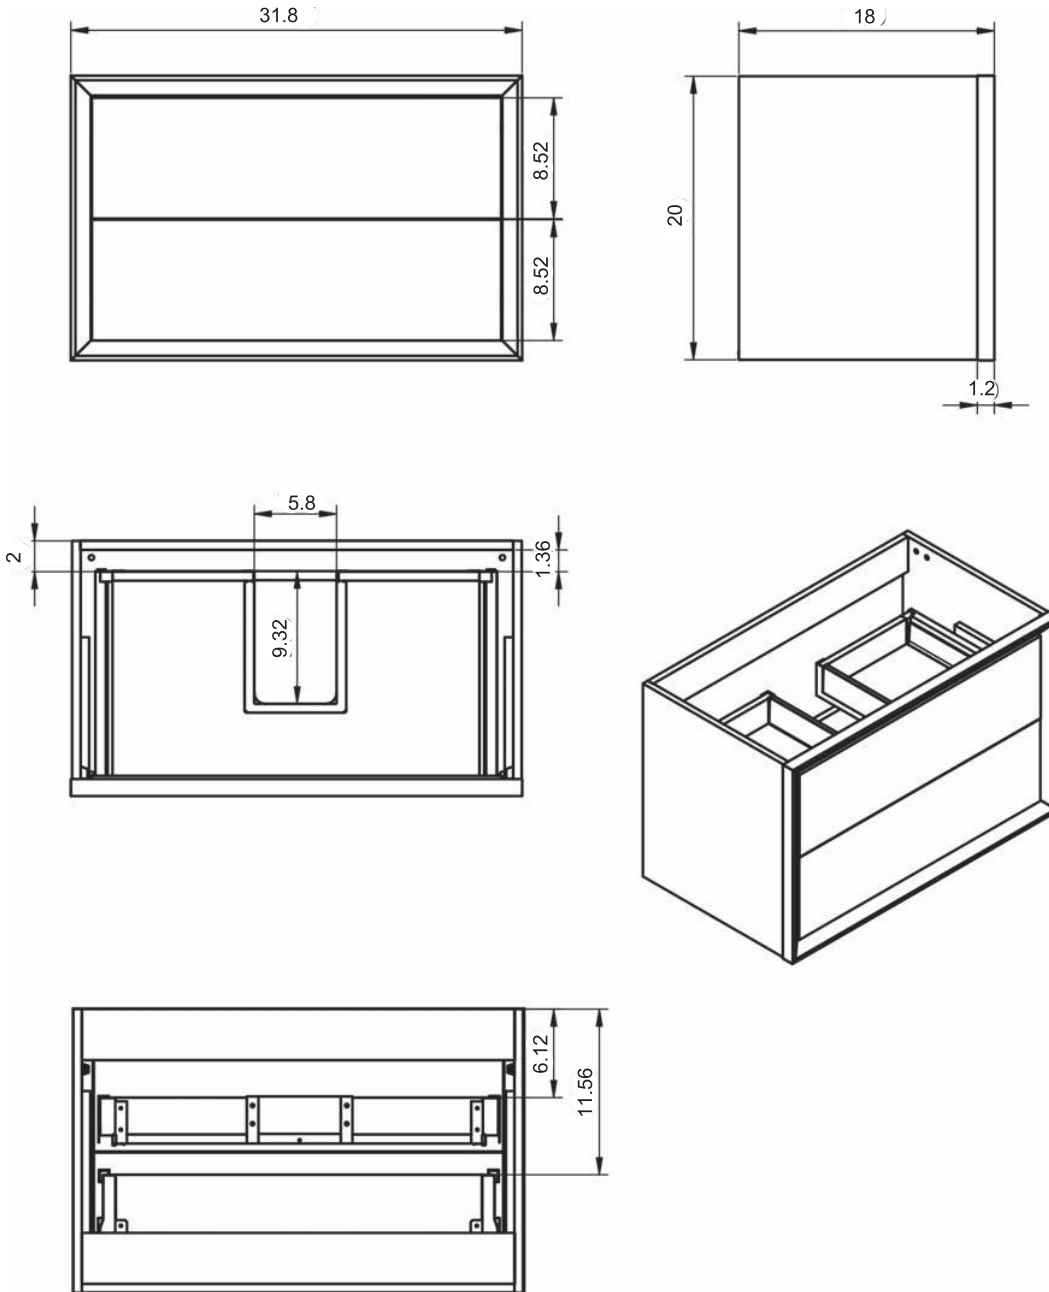

32" Decor Vanity