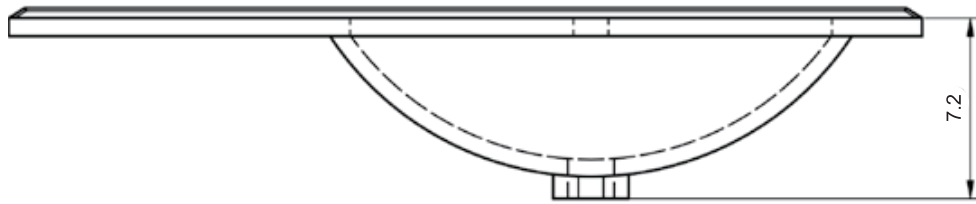

36" Left Side Sink