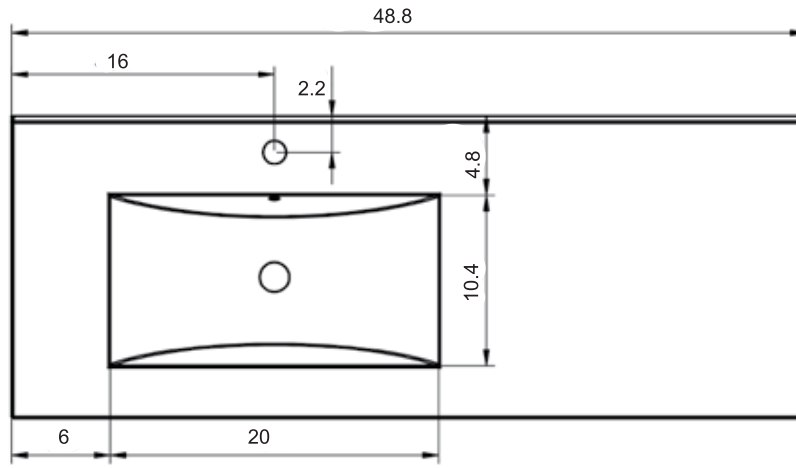

48" Right Side Sink