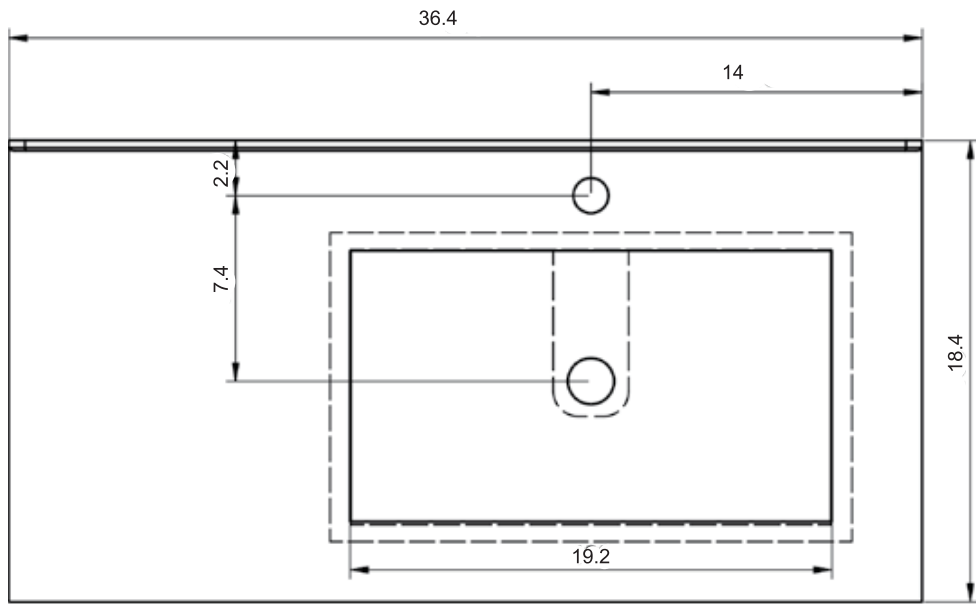

## MEASUREMENTS

---

24"

### 32" Left Side Sink

---

36" Right Side Sink

### 36" Left Side Sink

40"