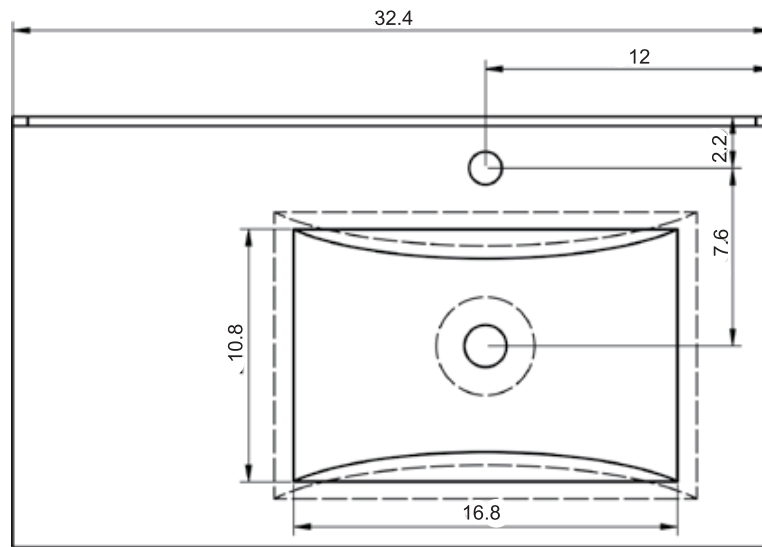

32" Left Side Sink