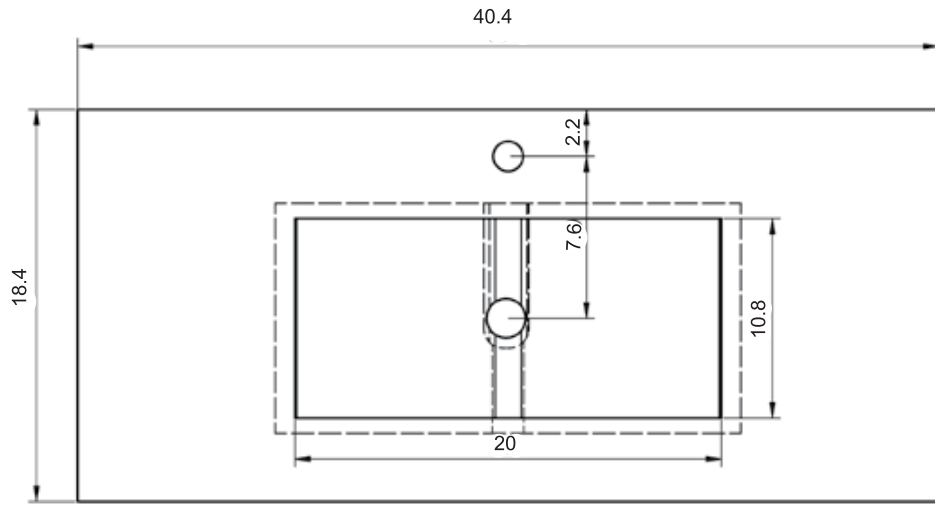

## MEASUREMENTS

---

24"

### 32" Left Side Sink

---

36" Right Side Sink

### 36" Left Side Sink

40"