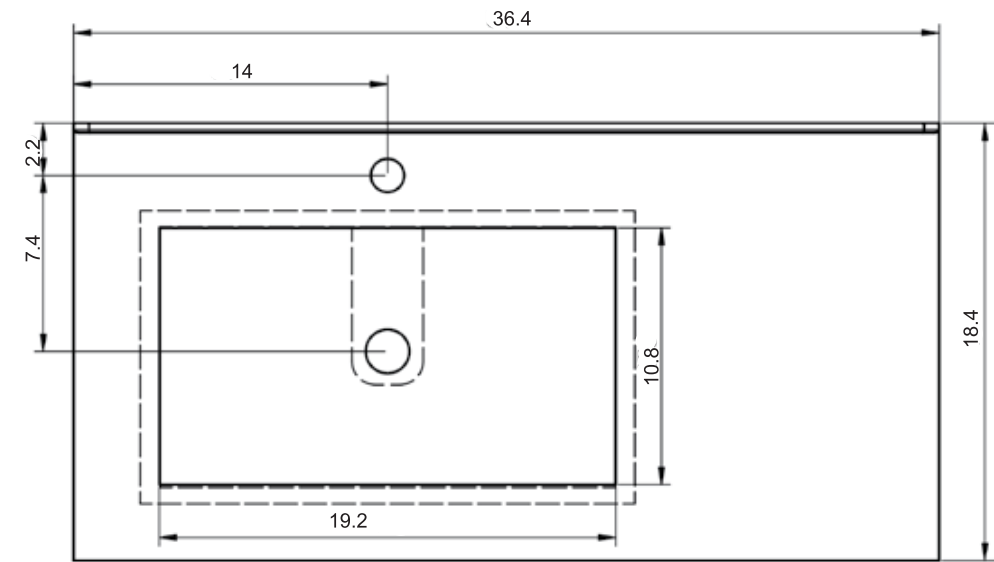

## MEASUREMENTS

---

24"

### 32" Left Side Sink

---

36" Right Side Sink