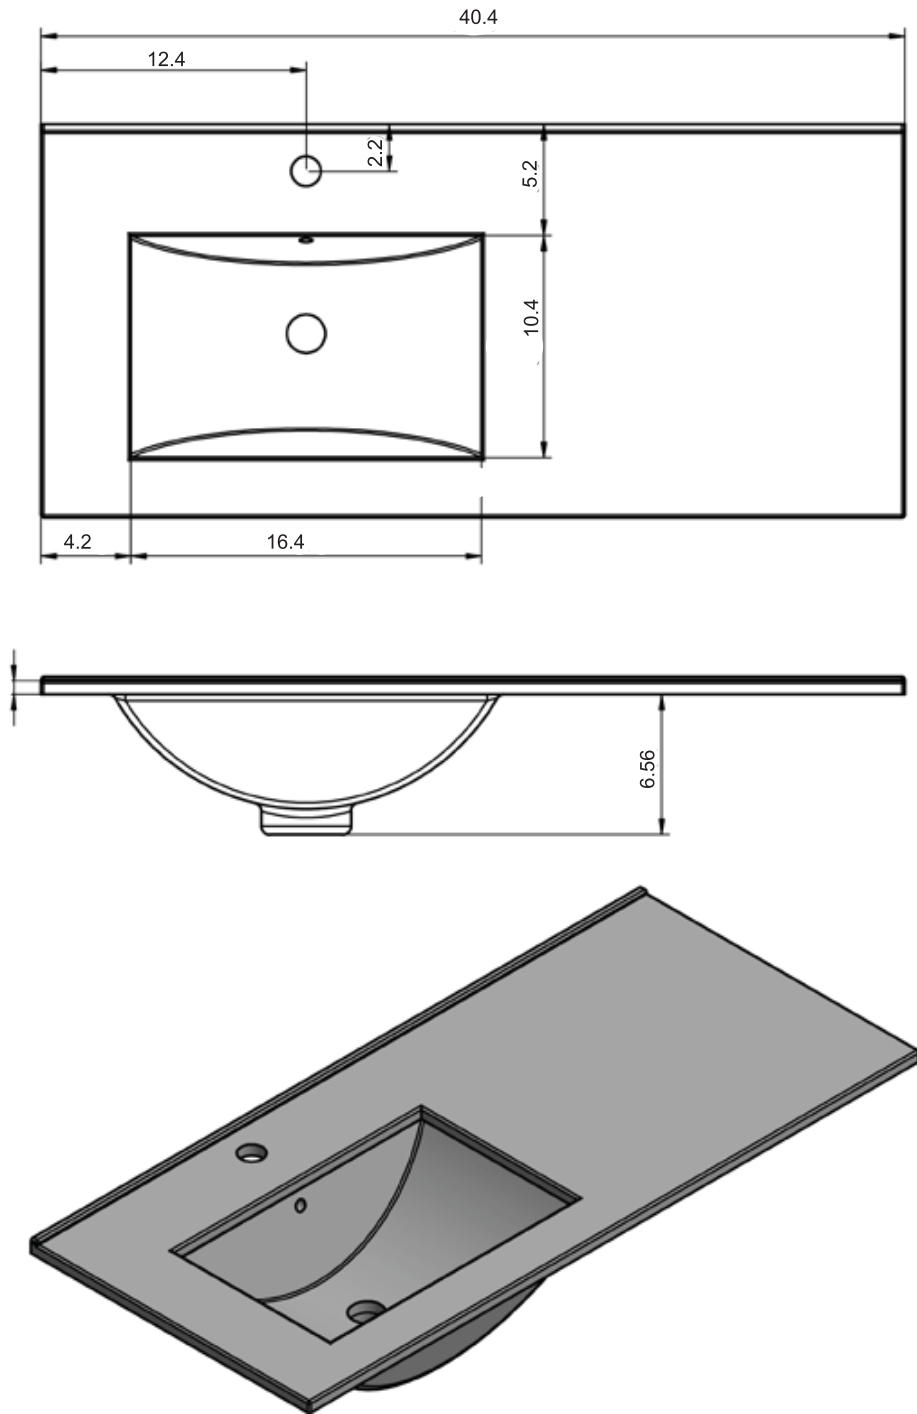

40" Right Side Sink