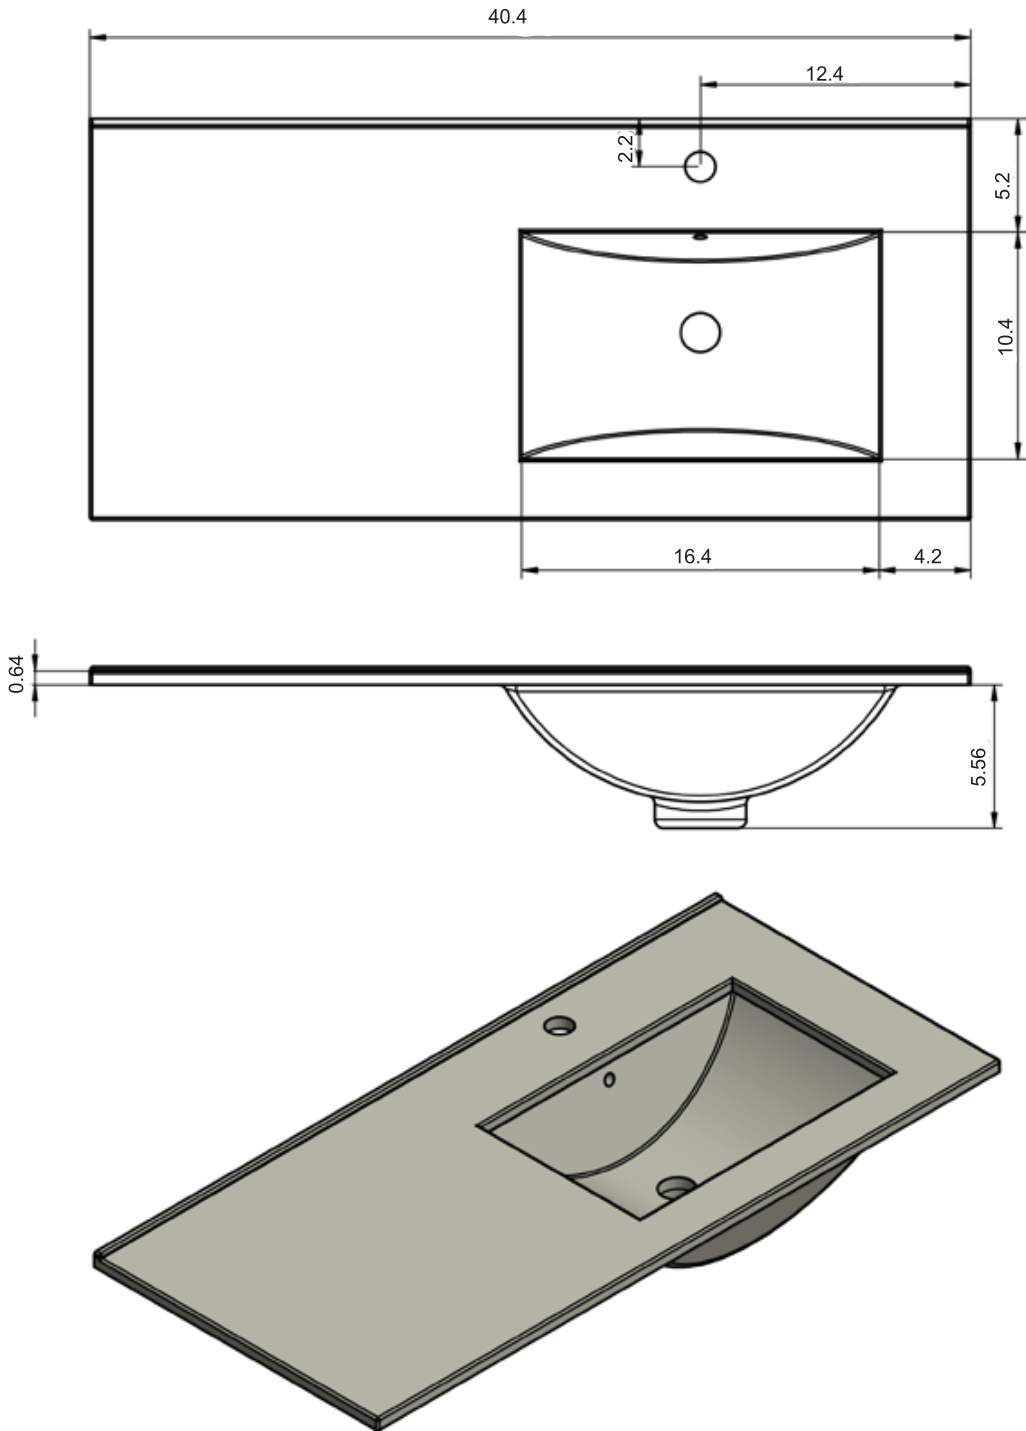

40" Left Side Sink