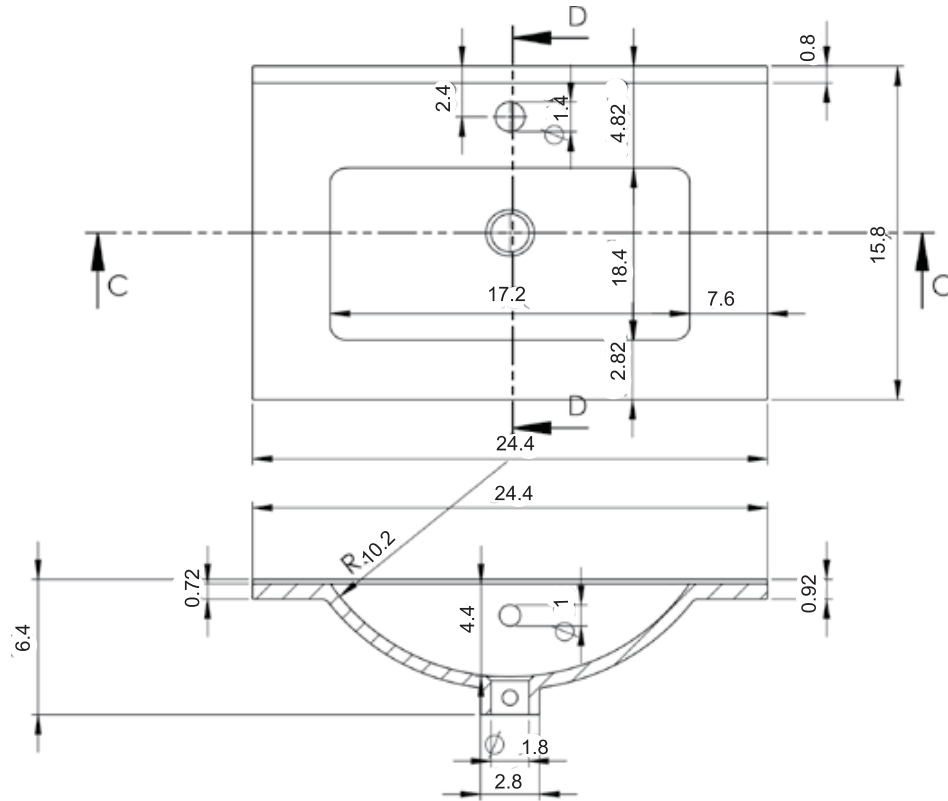

24" Reduced Depth