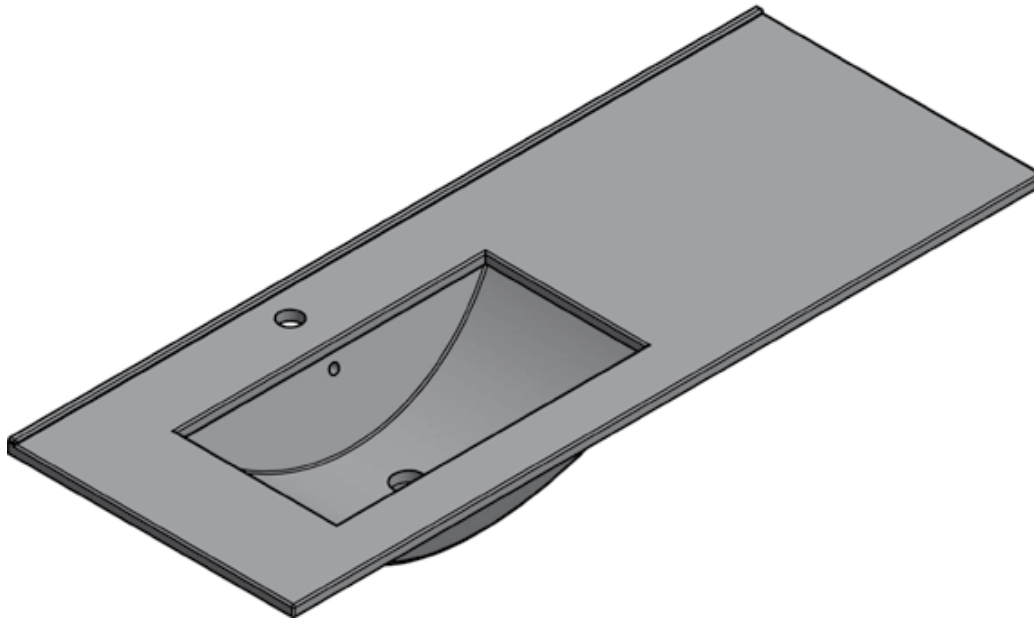

48" Right Side Sink