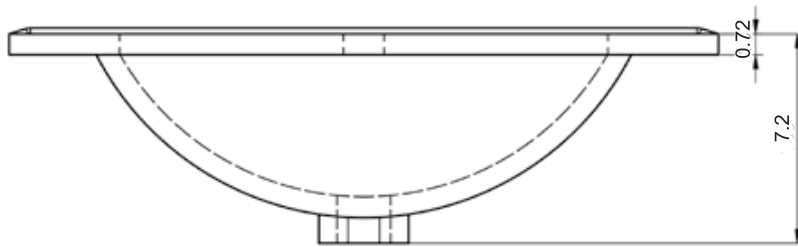

## CERAMIC SINK TECHNICAL

---

Material: Ceramic  
Finish: White  
Bowl Depth: 6.8"  
Sink Thickness: 3/4"  
Bowl Width: 18.4

## MEASUREMENTS

---

24"