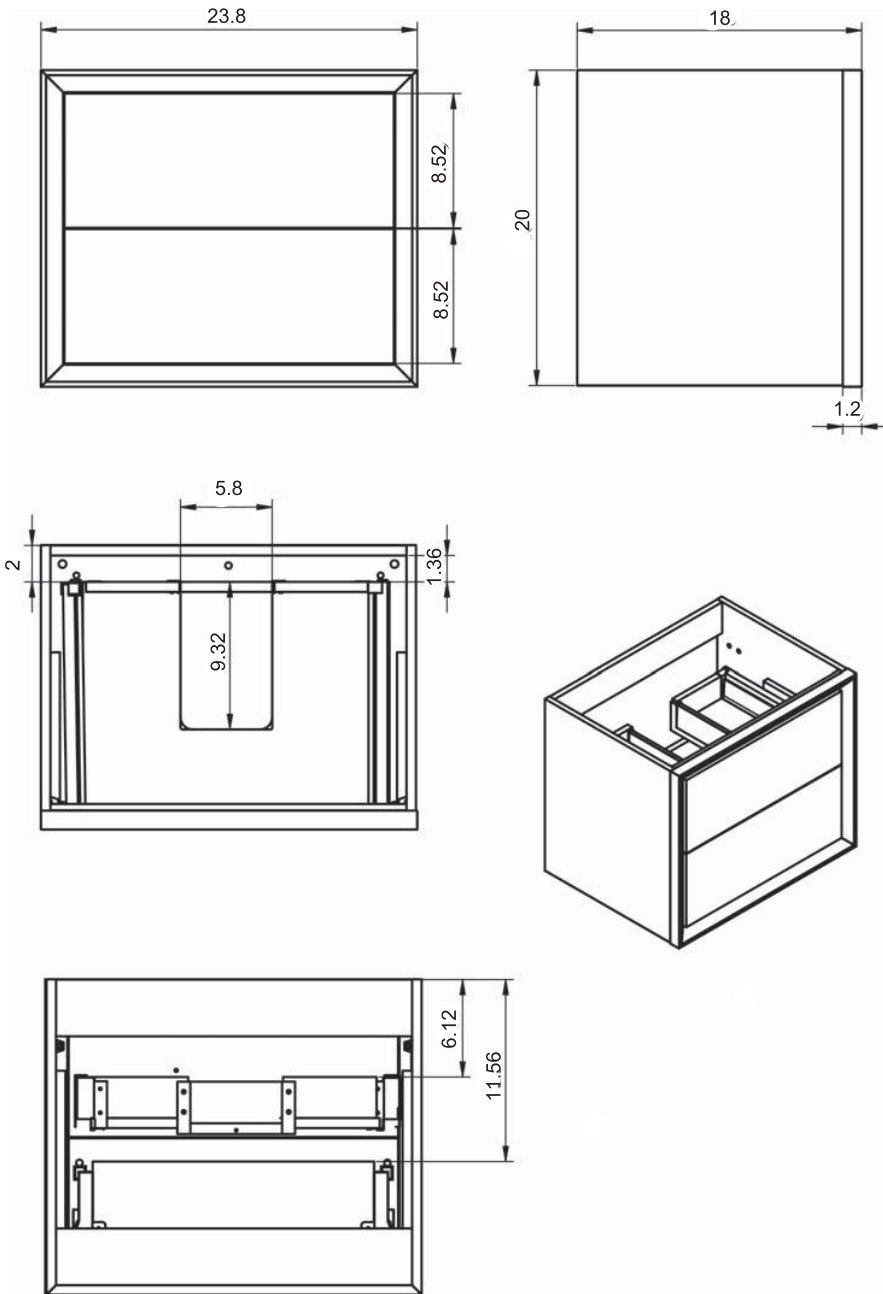

24" Decor Vanity