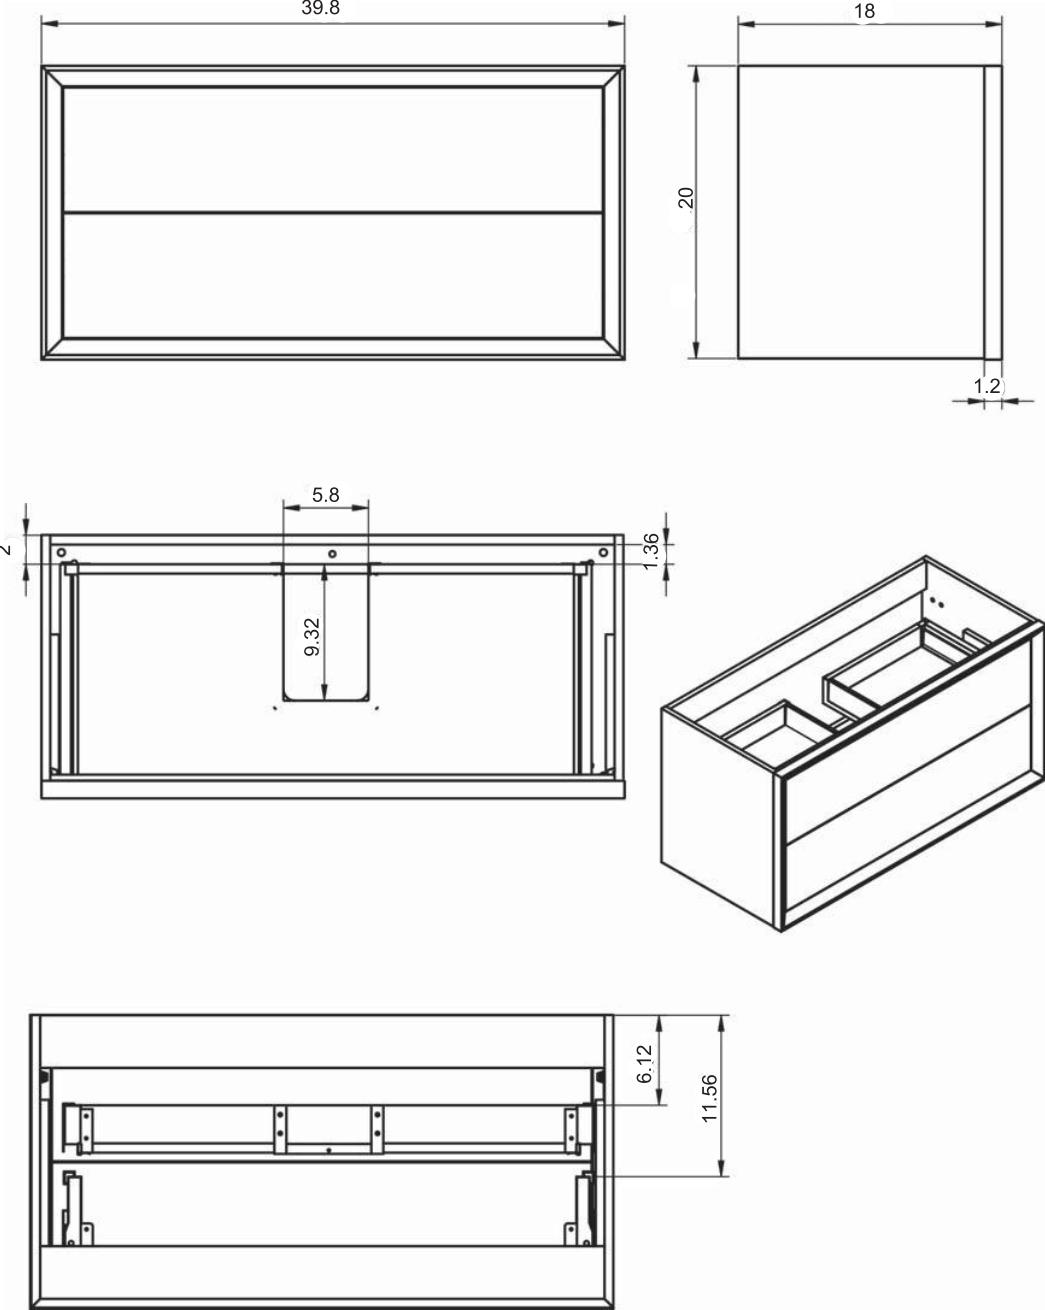

40" Decor Vanity