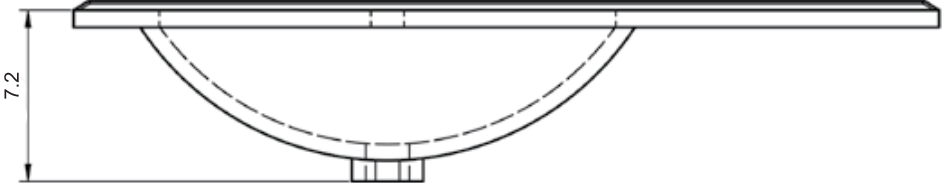

### 32" Left Side Sink

---

36" Right Side Sink