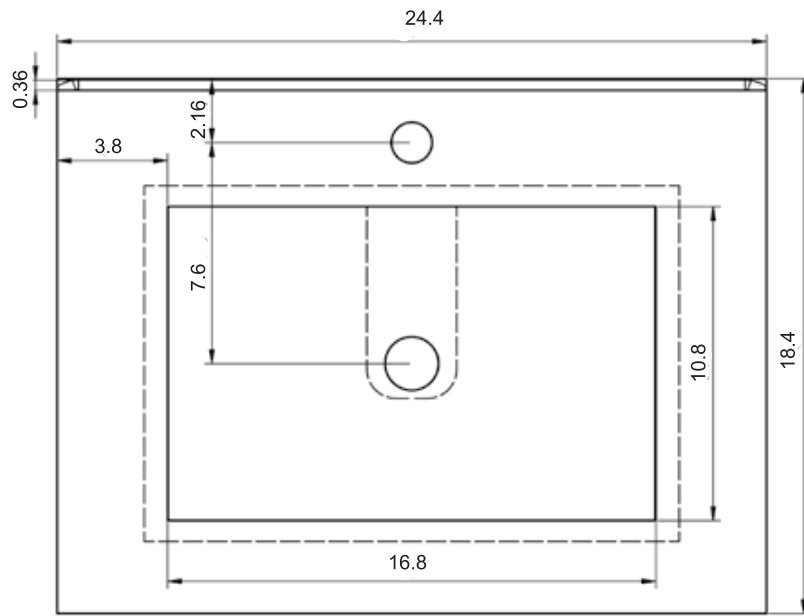

## DECOR MEASUREMENTS

### Vanities

Depth 18"

24-32-40

## CERAMIC SINK TECHNICAL

---

Material: Ceramic  
Finish: White  
Bowl Depth: 6.8"  
Sink Thickness: 3/4"  
Bowl Width: 18.4

## MEASUREMENTS

---

24"