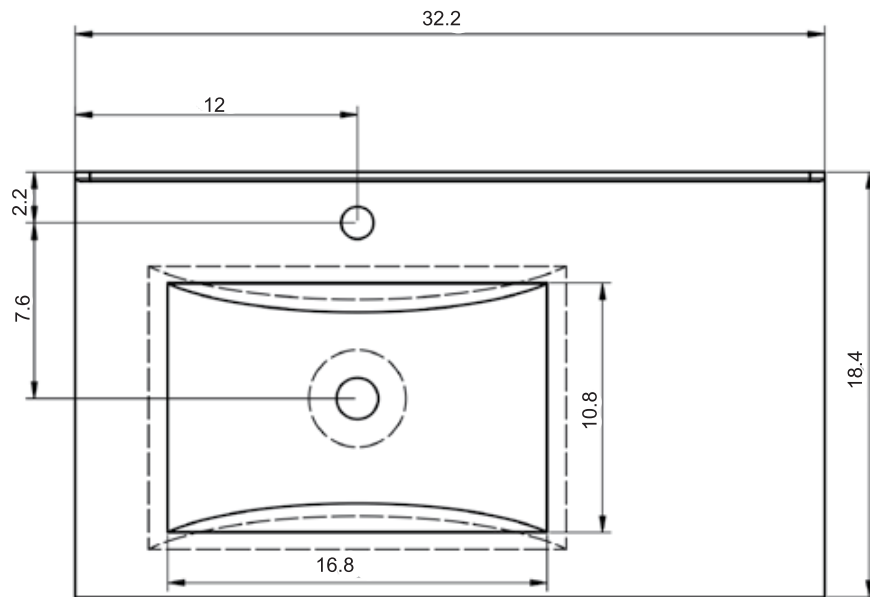

32" Right Side Sink