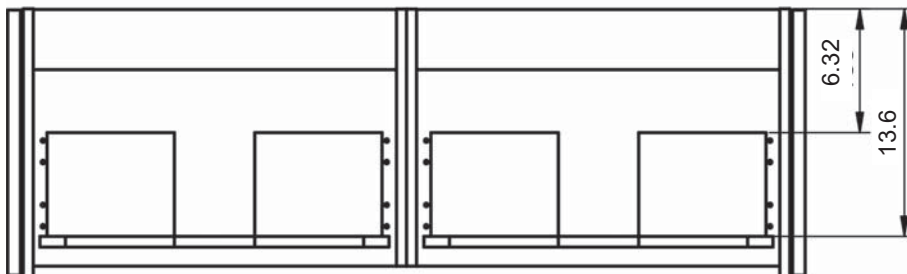

Caldera

BARI DIMENSIONS

Vanity units

Depth 18 in.

24-32-40

48

Tall unit

Depth 11 in.
Reversible

14

10.8

24" Single Drawer Bari Vanity

32" Single Drawer Bari Vanity

40" Single Drawer Bari Vanity

40" Single Drawer vanity - Right Side Sink

48" Single Drawer Bari vanity - Left Side Sink

48" Single Drawer Bari Vanity - Double Sink

48" Single Drawer Bari vanity - Right Side Sink

48" Single Drawer Bari Vanity - Left Side Sink

Bari Tall Unit