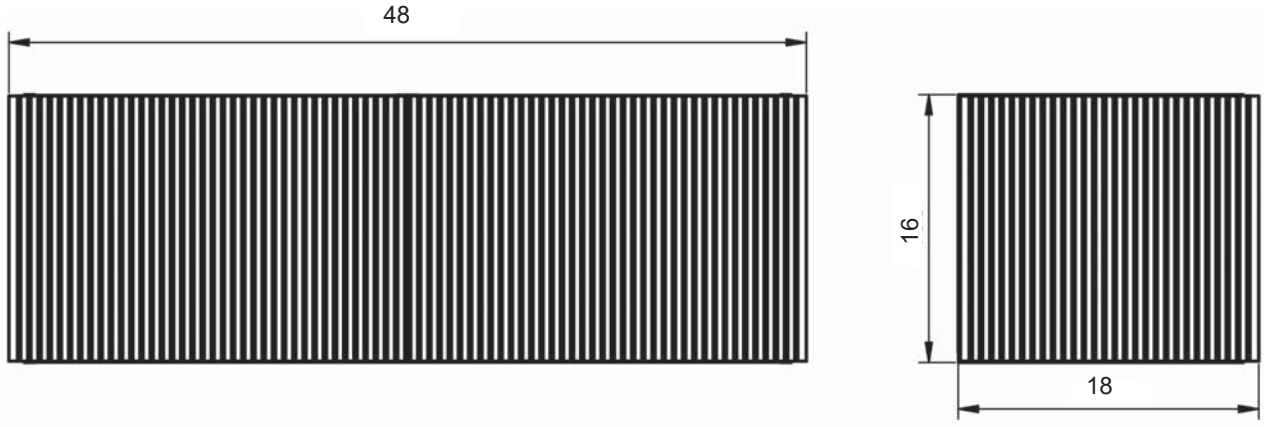

14

10.8

24" Single Drawer Bari Vanity

32" Single Drawer Bari Vanity

40" Single Drawer Bari Vanity

40" Single Drawer vanity - Right Side Sink

48" Single Drawer Bari vanity - Left Side Sink

48" Single Drawer Bari Vanity - Double Sink