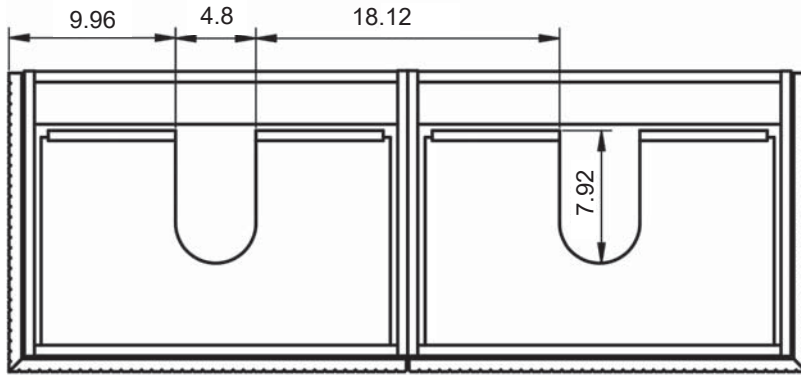

Caldera

BARI DIMENSIONS

Vanity units

Depth 18 in.

24-32-40

48

Tall unit

Depth 11 in.
Reversible

14

10.8

24" Single Drawer Bari Vanity

32" Single Drawer Bari Vanity

40" Single Drawer Bari Vanity

40" Single Drawer vanity - Right Side Sink

48" Single Drawer Bari vanity - Left Side Sink

48" Single Drawer Bari Vanity - Double Sink

48" Single Drawer Bari vanity - Right Side Sink

48" Single Drawer Bari Vanity - Left Side Sink

Bari Tall Unit