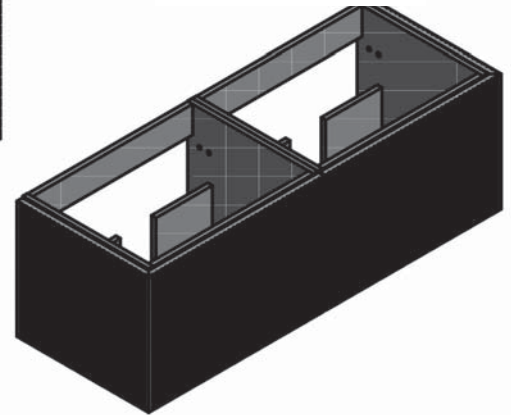

BARI
TECHNICAL

BARI

BARI TECHNICAL

Sides: 16mm chipboard
Fronts: 19mm MDF
Finish: Matt lacquered
Hanger: Camar

Metallic drawer

Full-extraction

Push to open

Soft-Close doors

Caldera

BARI DIMENSIONS

Vanity units

Depth 18 in.

24-32-40

48

Tall unit

Depth 11 in.
Reversible

14

10.8

24" Single Drawer Bari Vanity

32" Single Drawer Bari Vanity

40" Single Drawer Bari Vanity

40" Single Drawer vanity - Right Side Sink

48" Single Drawer Bari vanity - Left Side Sink

48" Single Drawer Bari Vanity - Double Sink

48" Single Drawer Bari vanity - Right Side Sink

48" Single Drawer Bari Vanity - Left Side Sink

Bari Tall Unit