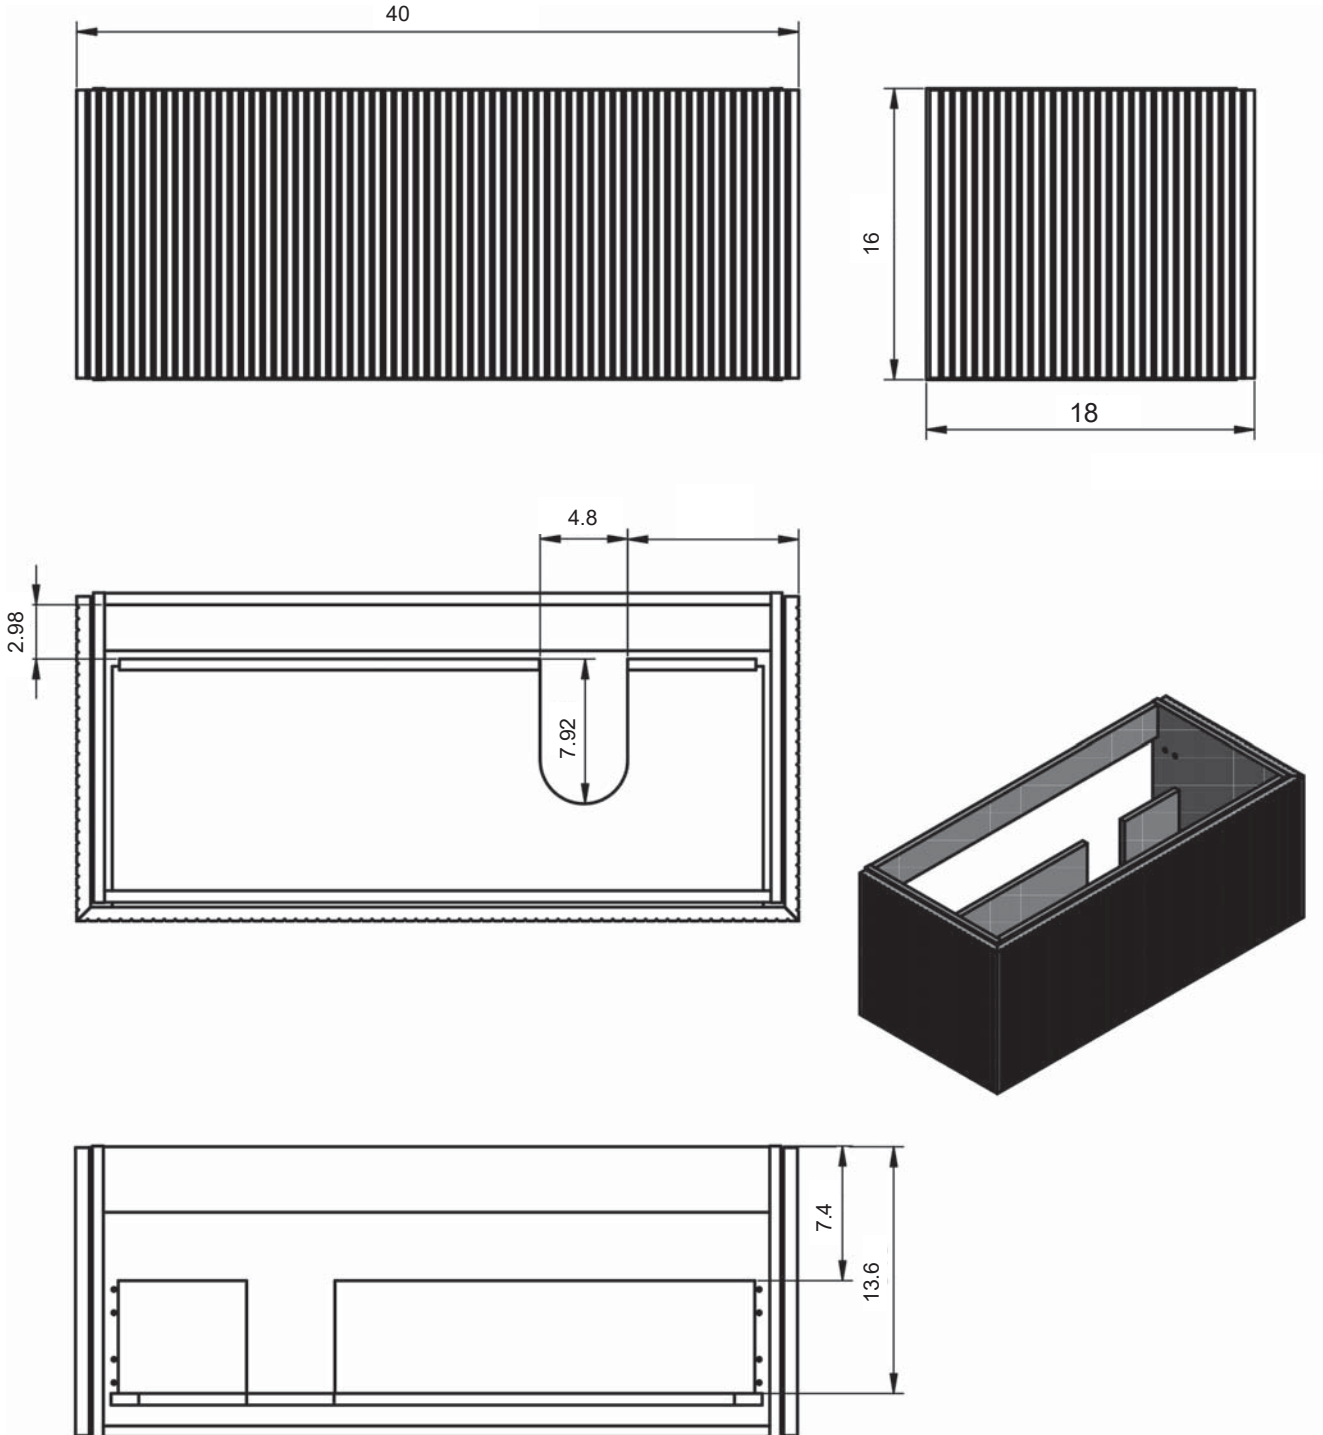

Caldera

BARI DIMENSIONS

Vanity units

Depth 18 in.

24-32-40

48

Tall unit

Depth 11 in.
Reversible

14

10.8

24" Single Drawer Bari Vanity

32" Single Drawer Bari Vanity

40" Single Drawer Bari Vanity

40" Single Drawer vanity - Right Side Sink

48" Single Drawer Bari vanity - Left Side Sink

48" Single Drawer Bari Vanity - Double Sink

48" Single Drawer Bari vanity - Right Side Sink

48" Single Drawer Bari Vanity - Left Side Sink

Bari Tall Unit