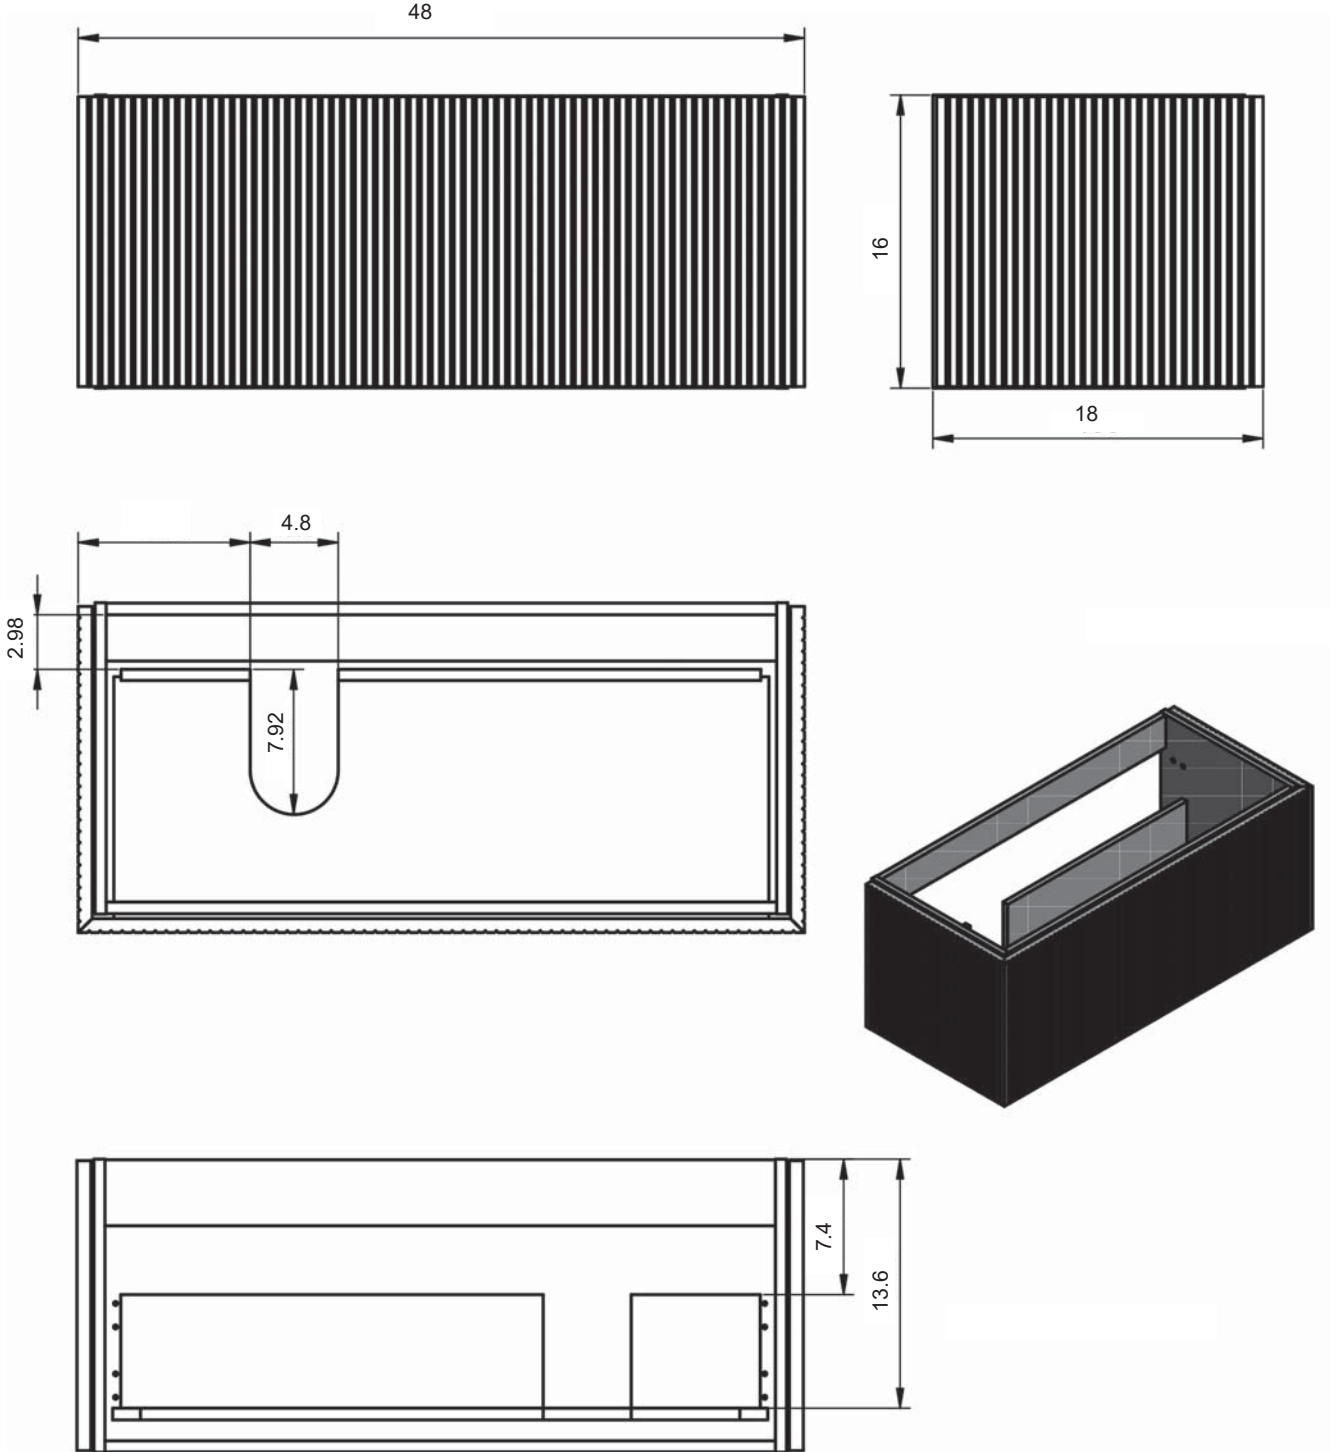

Caldera

BARI DIMENSIONS

Vanity units

Depth 18 in.

24-32-40

48

Tall unit

Depth 11 in.
Reversible

14

10.8

24" Single Drawer Bari Vanity

32" Single Drawer Bari Vanity

40" Single Drawer Bari Vanity

40" Single Drawer vanity - Right Side Sink

48" Single Drawer Bari vanity - Left Side Sink

48" Single Drawer Bari Vanity - Double Sink

48" Single Drawer Bari vanity - Right Side Sink

48" Single Drawer Bari Vanity - Left Side Sink

Bari Tall Unit