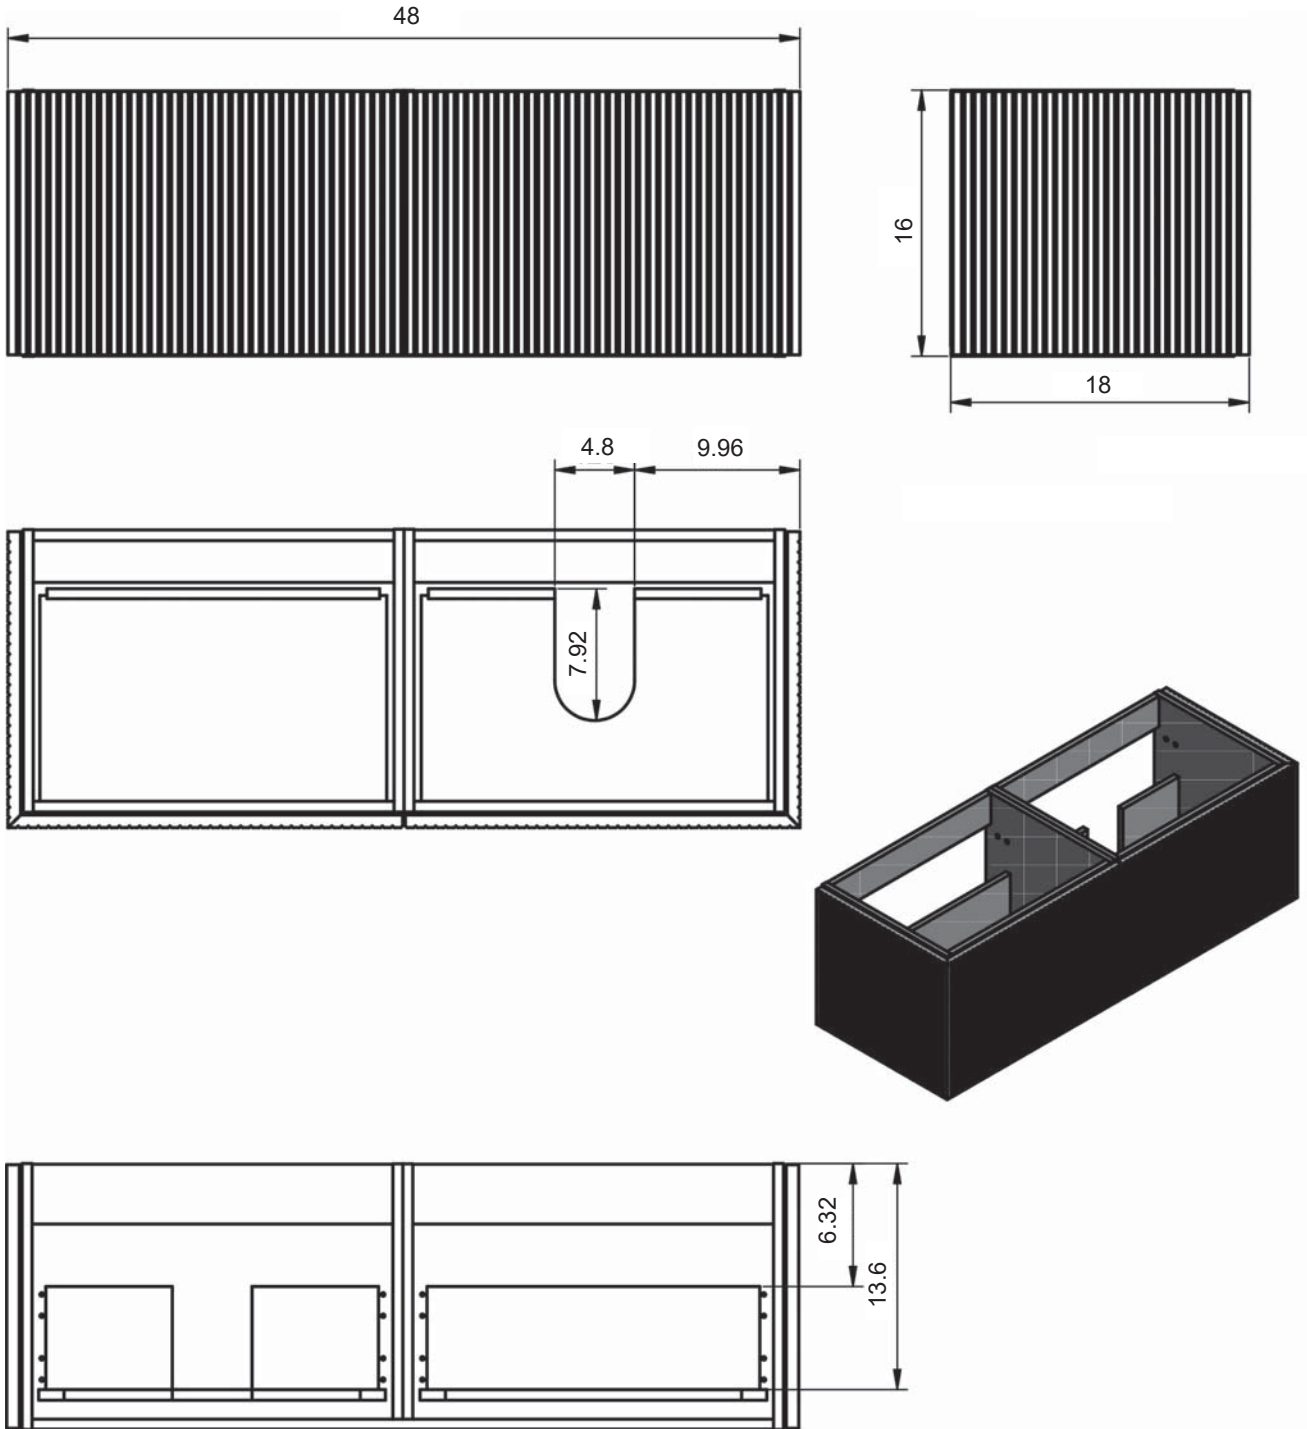

BARI
TECHNICAL

BARI

BARI TECHNICAL

Sides: 16mm chipboard
Fronts: 19mm MDF
Finish: Matt lacquered
Hanger: Camar

Metallic drawer

Full-extraction

Push to open

Soft-Close doors

Caldera

BARI DIMENSIONS

Vanity units

Depth 18 in.

24-32-40

48

Tall unit

Depth 11 in.
Reversible

14

10.8

24" Single Drawer Bari Vanity

32" Single Drawer Bari Vanity

40" Single Drawer Bari Vanity

40" Single Drawer vanity - Right Side Sink

48" Single Drawer Bari vanity - Left Side Sink

48" Single Drawer Bari Vanity - Double Sink

48" Single Drawer Bari vanity - Right Side Sink

48" Single Drawer Bari Vanity - Left Side Sink

Bari Tall Unit