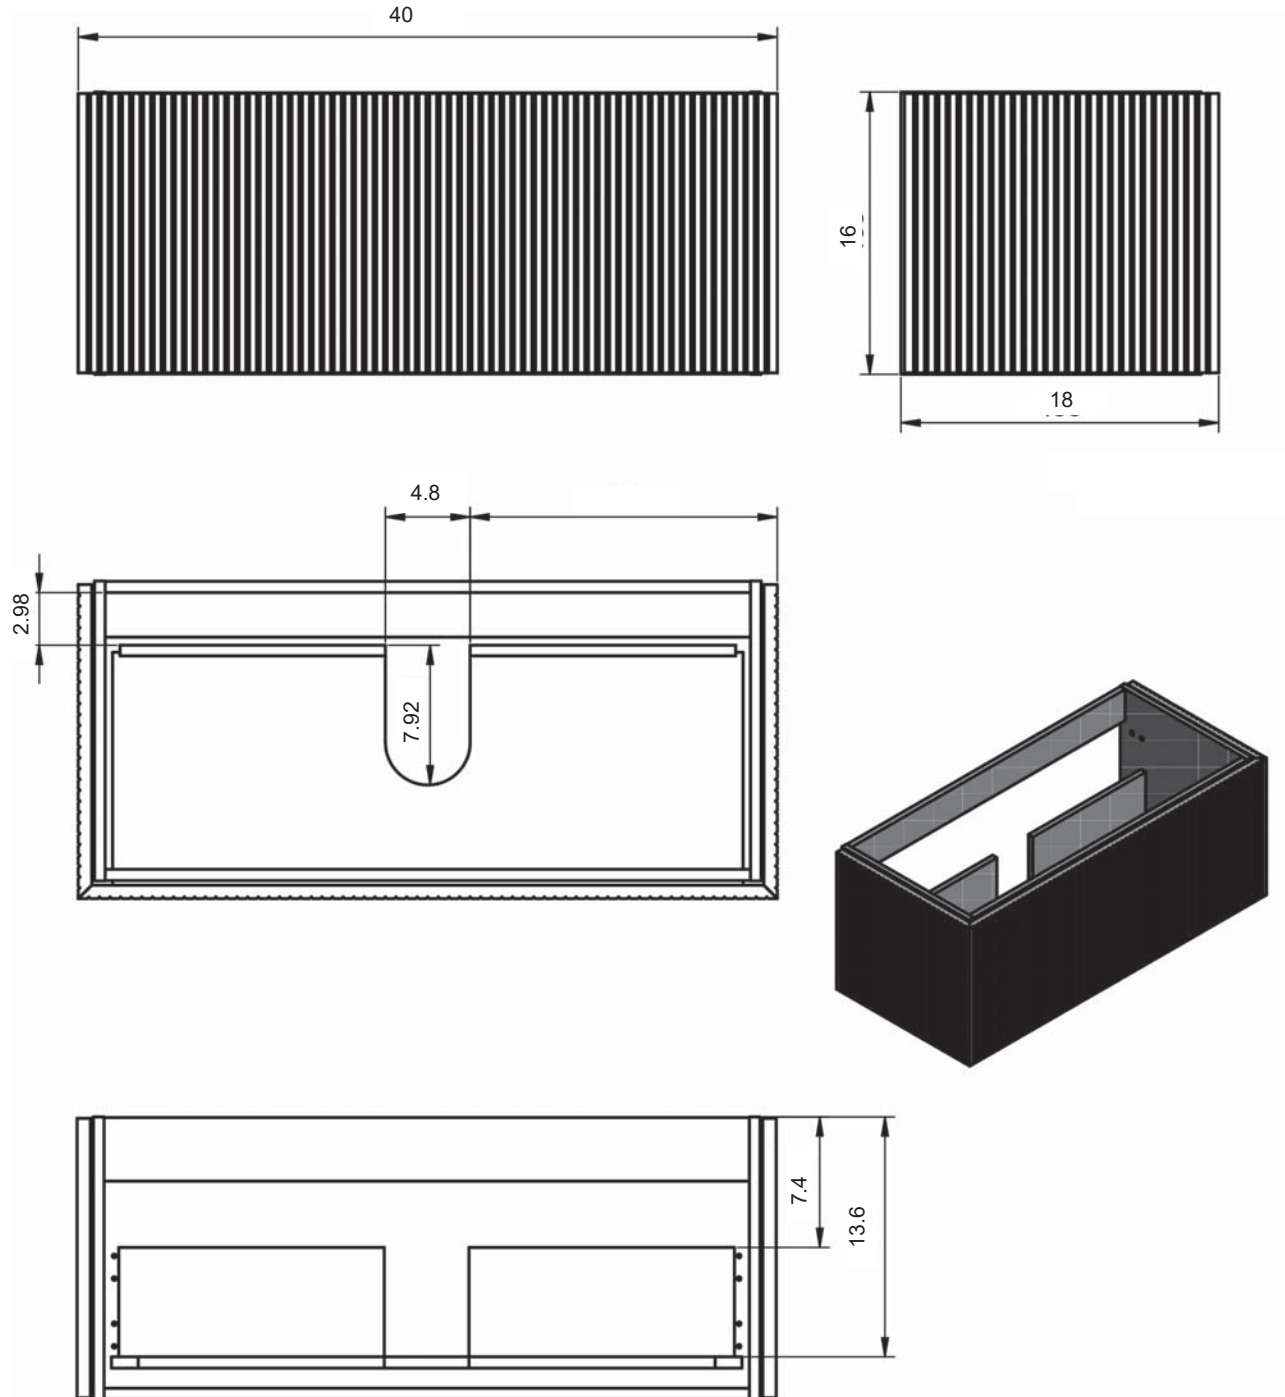

Caldera

BARI DIMENSIONS

Vanity units

Depth 18 in.

24-32-40

48

Tall unit

Depth 11 in.
Reversible

14

10.8

24" Single Drawer Bari Vanity

32" Single Drawer Bari Vanity

40" Single Drawer Bari Vanity

40" Single Drawer vanity - Right Side Sink

48" Single Drawer Bari vanity - Left Side Sink

48" Single Drawer Bari Vanity - Double Sink

48" Single Drawer Bari vanity - Right Side Sink

48" Single Drawer Bari Vanity - Left Side Sink

Bari Tall Unit