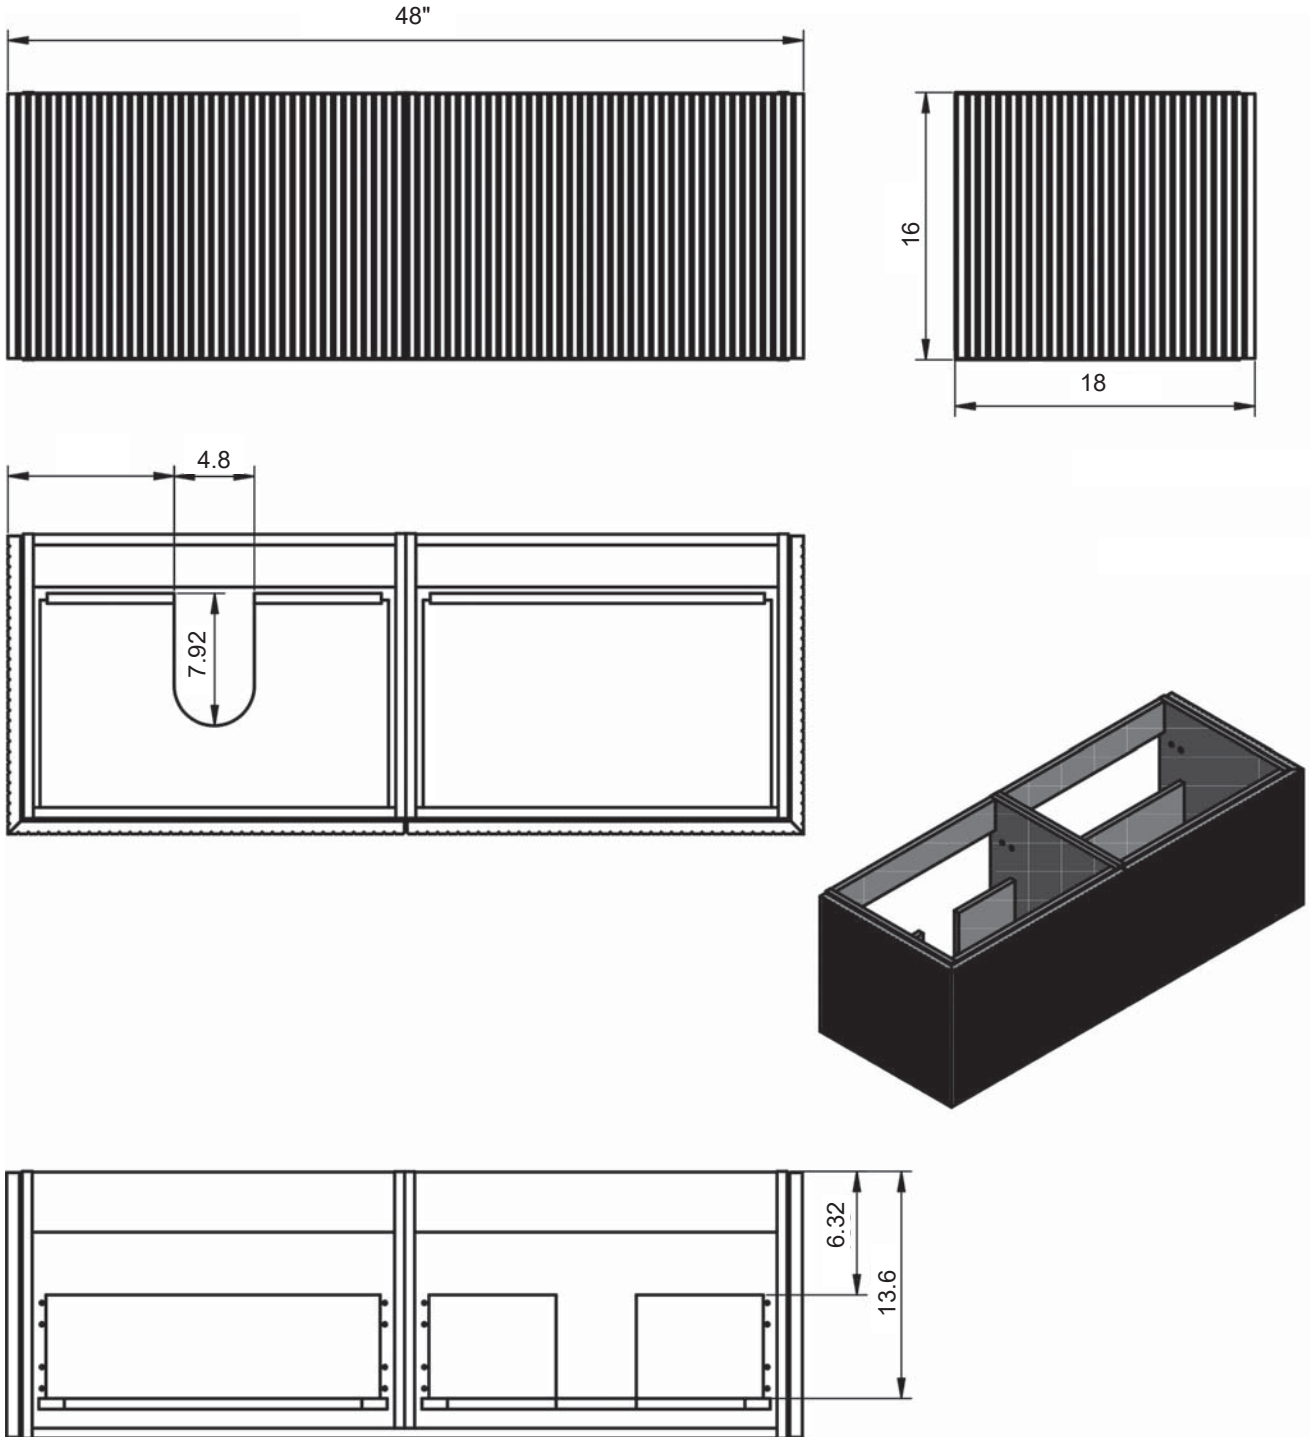

BARI
TECHNICAL

BARI

BARI TECHNICAL

Sides: 16mm chipboard
Fronts: 19mm MDF
Finish: Matt lacquered
Hanger: Camar

Metallic drawer

Full-extraction

Push to open

Soft-Close doors

Caldera

BARI DIMENSIONS

Vanity units

Depth 18 in.

24-32-40

48

Tall unit

Depth 11 in.
Reversible

14

10.8

24" Single Drawer Bari Vanity

32" Single Drawer Bari Vanity

40" Single Drawer Bari Vanity

40" Single Drawer vanity - Right Side Sink

48" Single Drawer Bari vanity - Left Side Sink

48" Single Drawer Bari Vanity - Double Sink

48" Single Drawer Bari vanity - Right Side Sink

48" Single Drawer Bari Vanity - Left Side Sink

Bari Tall Unit