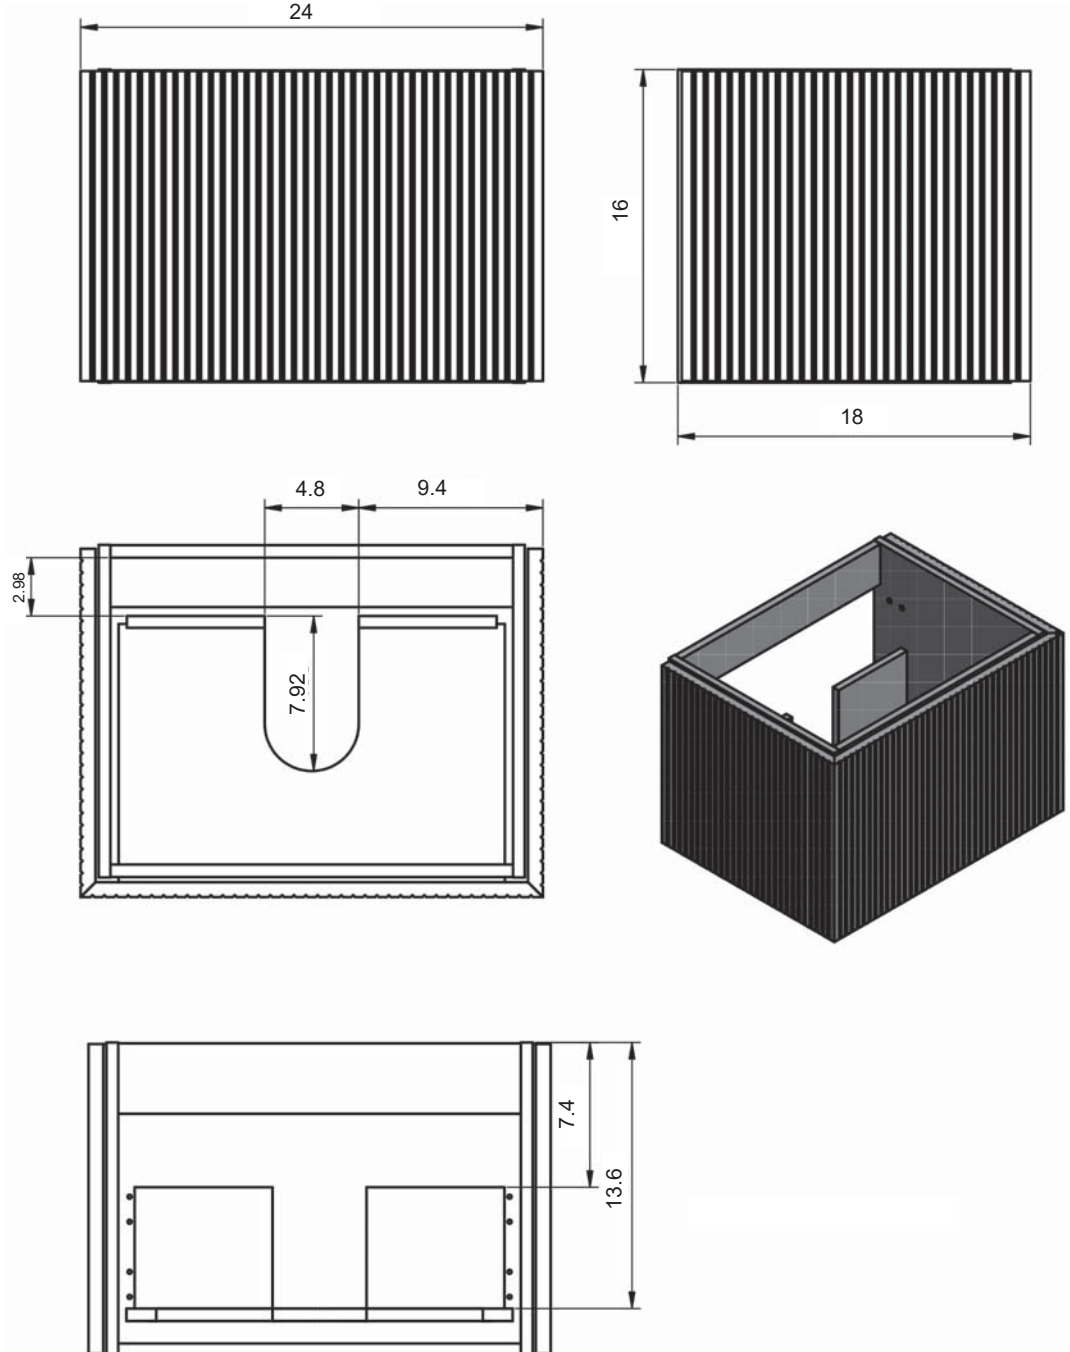

Caldera

BARI DIMENSIONS

Vanity units

Depth 18 in.

24-32-40

48

Tall unit

Depth 11 in.
Reversible

14

10.8

24" Single Drawer Bari Vanity

32" Single Drawer Bari Vanity

40" Single Drawer Bari Vanity

40" Single Drawer vanity - Right Side Sink

48" Single Drawer Bari vanity - Left Side Sink

48" Single Drawer Bari Vanity - Double Sink

48" Single Drawer Bari vanity - Right Side Sink

48" Single Drawer Bari Vanity - Left Side Sink

Bari Tall Unit