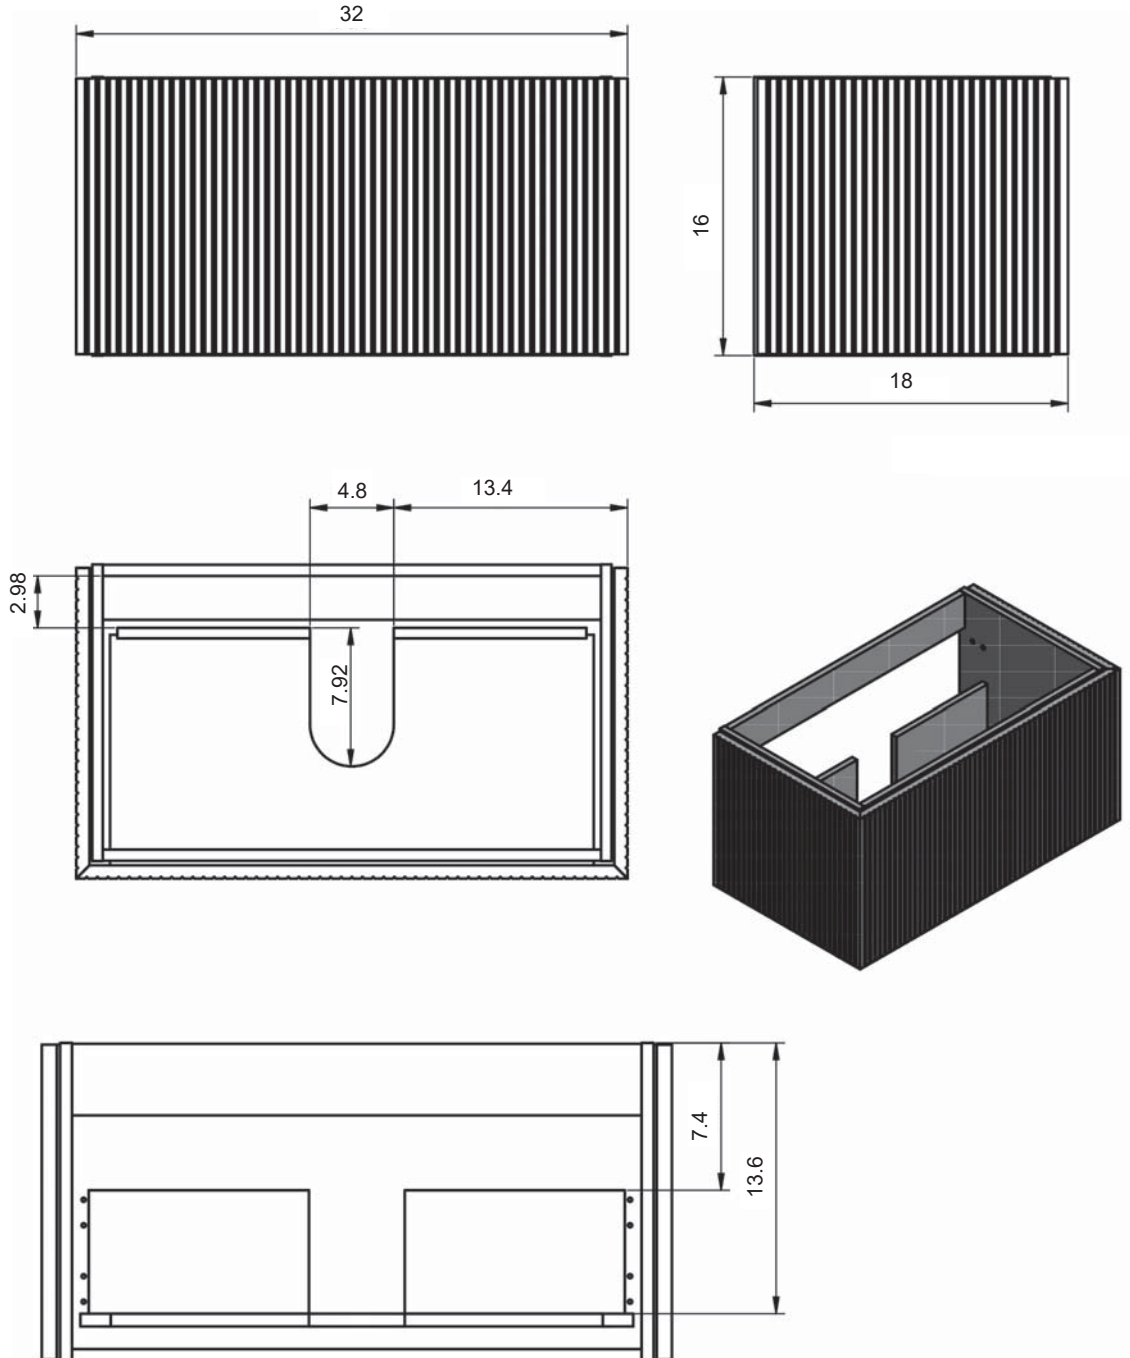

Caldera

BARI DIMENSIONS

Vanity units

Depth 18 in.

24-32-40

48

Tall unit

Depth 11 in.
Reversible

14

10.8

24" Single Drawer Bari Vanity

32" Single Drawer Bari Vanity

40" Single Drawer Bari Vanity

40" Single Drawer vanity - Right Side Sink

48" Single Drawer Bari vanity - Left Side Sink

48" Single Drawer Bari Vanity - Double Sink

48" Single Drawer Bari vanity - Right Side Sink

48" Single Drawer Bari Vanity - Left Side Sink

Bari Tall Unit