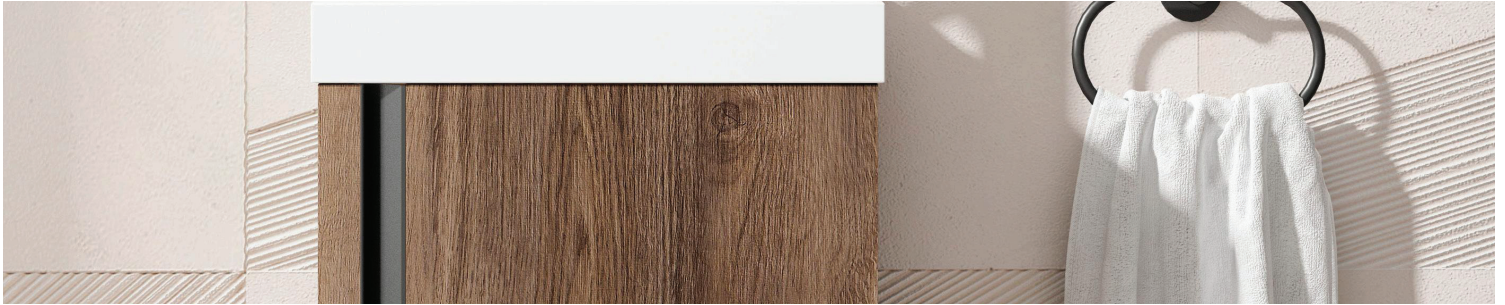

LAGOS

TECHNICAL LAGOS

Sides: Made of 16mm particle board

Fronts: Made of 19mm particle board

Finish: Matt lacquered and laminated

Hanger: Scarpi 4

Puerta Soft Close

Reversible Door

Laminate

Matt lacquered

Lacquered antibacterial

LAGOS FINISHES

Matt lacquered and laminated

Blanco ADA

Avio

Musgo