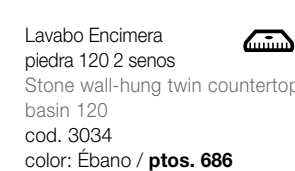

i Profundidad seno / Bowl's depth: 10.7 cm / Espesor lavabo / Basin's thickness: 10 cm / Ancho poza / Bowl's width: 45 cm